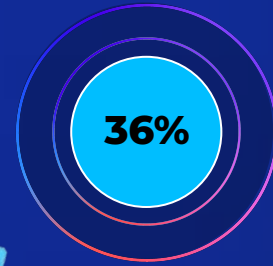

Share of revenue available for DJ sets

**Ambassador
Appreciation**

**$8
Ambassador
Referral
Fees**

- Each person in the community pays a **subscription**.
- **Revenue share** to each curator and creator is based on the listeners actual listening behavior.
- Additionally, Soundstages or DJs receive a token of appreciation (**Ambassador Appreciation Fee**) when a community member subscribes using their exclusive referral code.

Music Asset	Owner	% Share	
Listening Pathway			
🎵 Playlist	Sound Stage Spirit Train	100%	10%
🎵 DJ Set	Sunrise Sunday Spirit Train Seth Schwarz	20% 80%	45%
🎵 Tracks	Rightsholder Tracks All tracks referenced in Set share equally	100%	45%

Sound Stage

- 10% from Playlist
- 9% from DJ set

DJ

Rightsholder Tracks

Shared equally

Enter a new era of music streaming,
built on **transparent** and **fair rewards**

[Access Create.WeR1](#) >