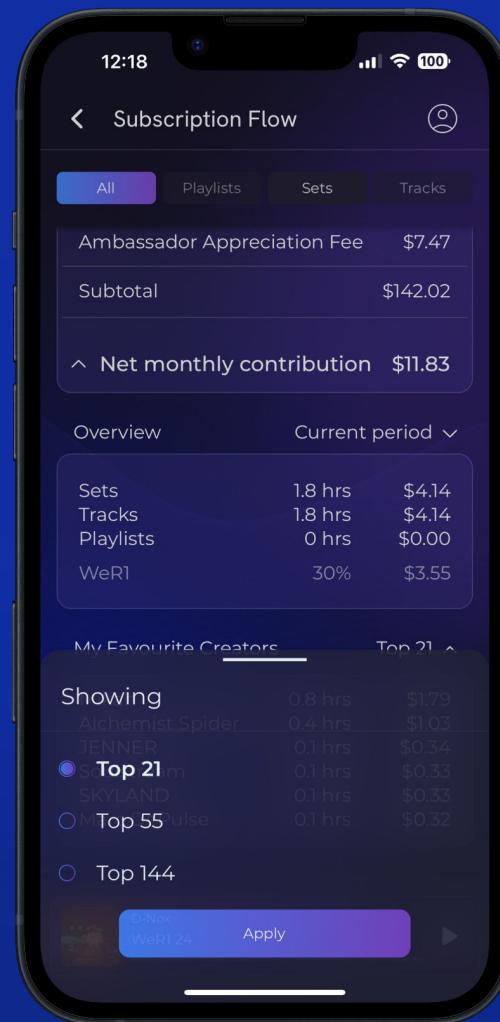

WeR1 Sustainable Music **Ecosystem**

Everyone can **create**. Everyone can **earn**

[Access Create.WeR1 >](#)

Subscription Stats (with 140 kickstarter subscribers ...)

\$48

Average earnings of Top 10 DJ

\$105

Top earner

90+

Hours of listening time available

Share of revenue available for DJ sets

**Ambassador
Appreciation**

**\$8
Ambassador
Referral
Fees**

- Each person in the community pays a **subscription**.
- **Revenue share** to each curator and creator is based on the listeners actual listening behavior.
- Additionally, Soundstages or DJs receive a token of appreciation (**Ambassador Appreciation Fee**) when a community member subscribes using their exclusive referral code.