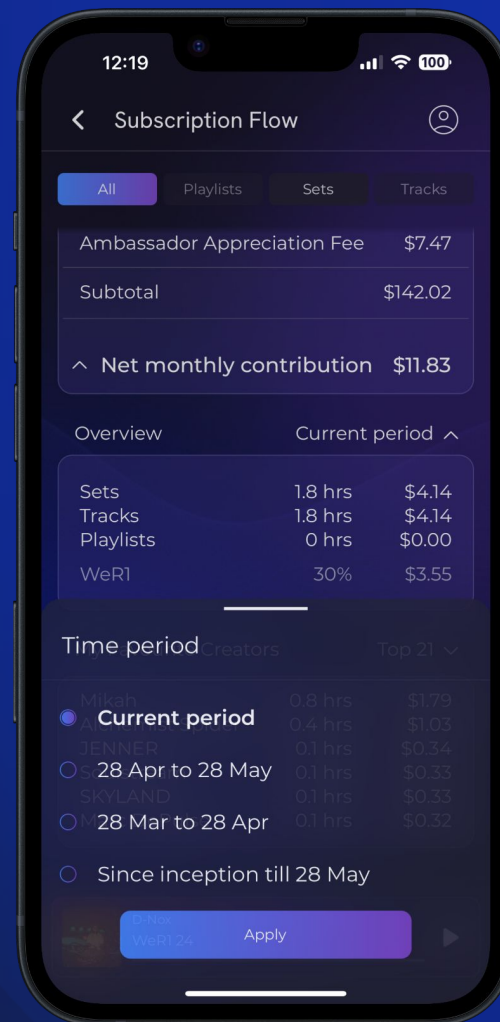

WeR1 Sustainable Music **Ecosystem**

Everyone can **create**. Everyone can **earn**

[Access Create.WeR1 >](#)

Subscription Stats (with 140 kickstarter subscribers ...)

\$48

Average earnings of Top 10 DJ

\$105

Top earner

90+

Hours of listening time available

Share of revenue available for DJ sets

**Ambassador
Appreciation**

**\$8
Ambassador
Referral
Fees**

- Each person in the community pays a **subscription**.
- **Revenue share** to each curator and creator is based on the listeners actual listening behavior.
- Additionally, Soundstages or DJs receive a token of appreciation (**Ambassador Appreciation Fee**) when a community member subscribes using their exclusive referral code.