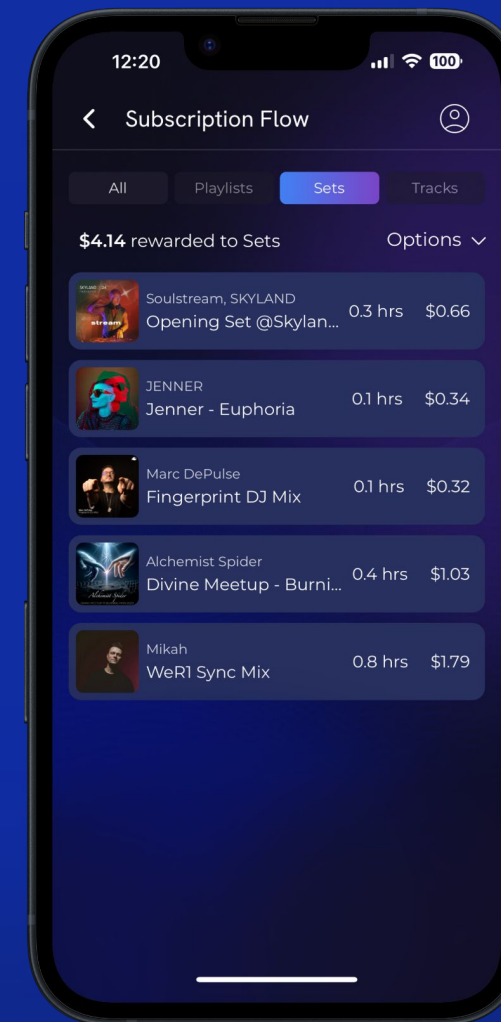

Top earner

90+

Hours of listening time available

Share of revenue available for DJ sets

**Ambassador
Appreciation**

**\$8
Ambassador
Referral
Fees**

- Each person in the community pays a **subscription**.
- **Revenue share** to each curator and creator is based on the listeners actual listening behavior.
- Additionally, Soundstages or DJs receive a token of appreciation (**Ambassador Appreciation Fee**) when a community member subscribes using their exclusive referral code.