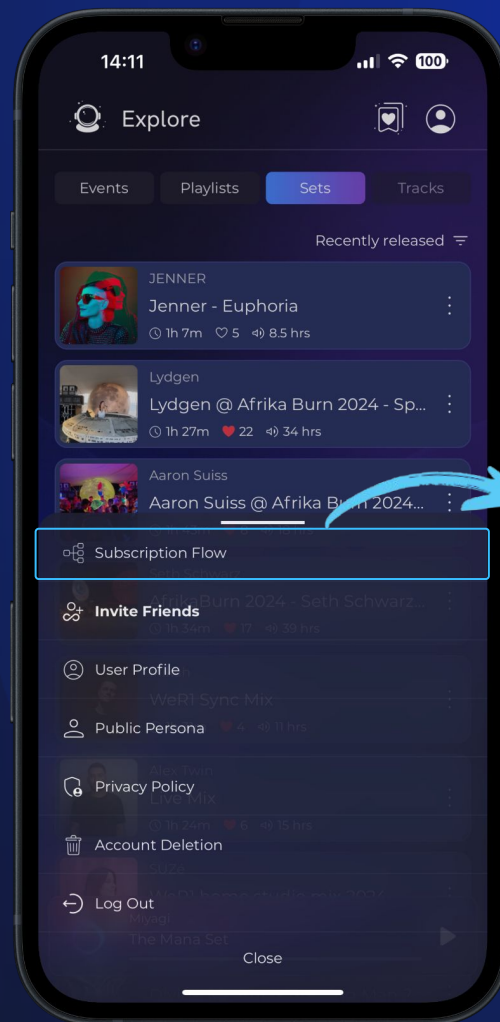

WeR1 Sustainable Music **Ecosystem**

Everyone can **create**. Everyone can **earn**

[Access Create.WeR1 >](#)

Subscription Stats (with 140 kickstarter subscribers ...)

\$48

Average earnings of Top 10 DJ

\$105

Top earner

90+

Hours of listening time available

Share of revenue available for DJ sets

**Ambassador
Appreciation**

**\$8
Ambassador
Referral
Fees**

- Each person in the community pays a **subscription**.
- **Revenue share** to each curator and creator is based on the listeners actual listening behavior.
- Additionally, Soundstages or DJs receive a token of appreciation (**Ambassador Appreciation Fee**) when a community member subscribes using their exclusive referral code.