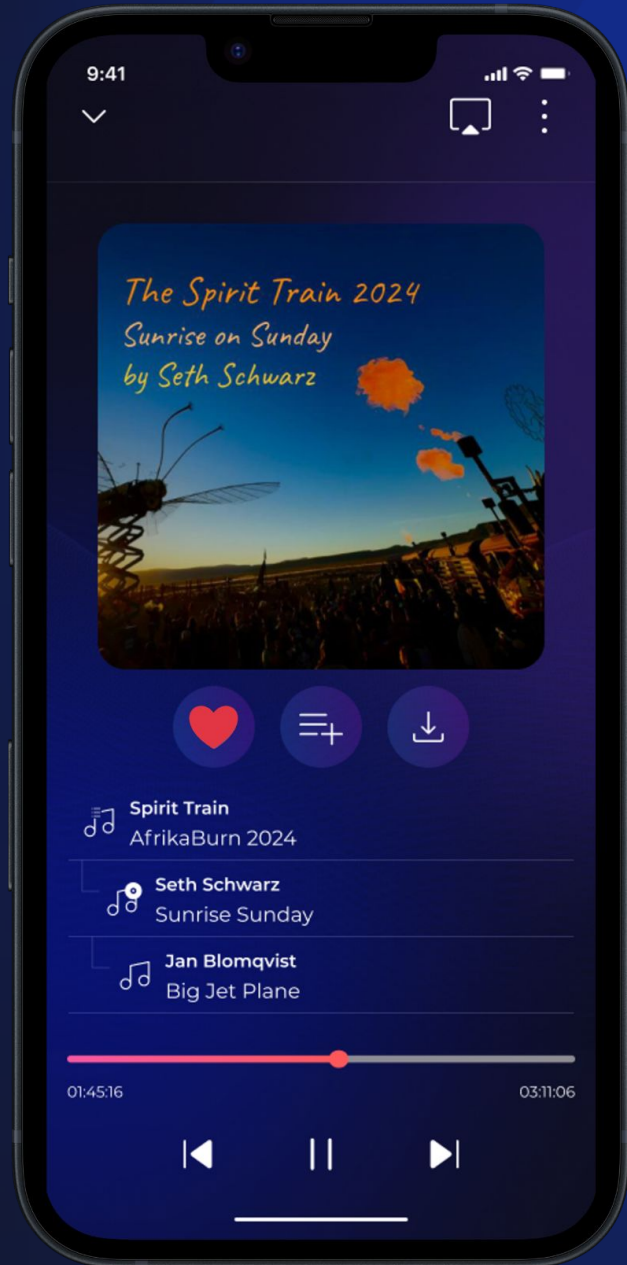

Share of revenue available for DJ sets

**Ambassador
Appreciation**

**$8
Ambassador
Referral
Fees**

- Each person in the community pays a **subscription**.
- **Revenue share** to each curator and creator is based on the listeners actual listening behavior.
- Additionally, Soundstages or DJs receive a token of appreciation (**Ambassador Appreciation Fee**) when a community member subscribes using their exclusive referral code.

Music Asset	Owner	% Share	
Listening Pathway			
🎵 Playlist	Sound Stage Spirit Train	100%	10%
🎵 DJ Set	Sunrise Sunday Spirit Train Seth Schwarz	20% 80%	45%
🎵 Tracks	Rightsholder Tracks All tracks referenced in Set share equally	100%	45%

Sound Stage

- 10% from Playlist
- 9% from DJ set