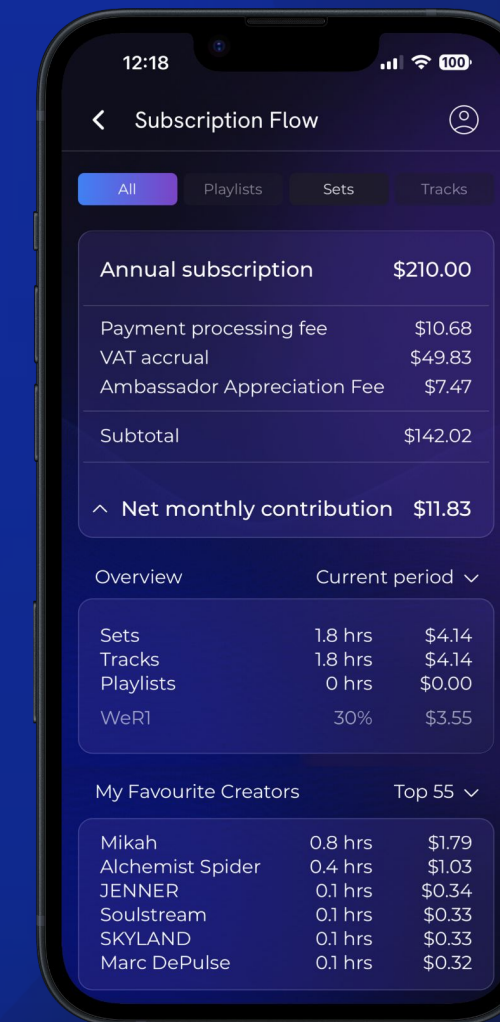

WeR1 Sustainable Music **Ecosystem**

Everyone can **create**. Everyone can **earn**

[Access Create.WeR1 >](#)

Subscription Stats (with 140 kickstarter subscribers ...)

\$48

Average earnings of Top 10 DJ

\$105

Top earner

90+

Hours of listening time available

Share of revenue available for DJ sets

**Ambassador
Appreciation**

**\$8
Ambassador
Referral
Fees**

- Each person in the community pays a **subscription**.
- **Revenue share** to each curator and creator is based on the listeners actual listening behavior.
- Additionally, Soundstages or DJs receive a token of appreciation (**Ambassador Appreciation Fee**) when a community member subscribes using their exclusive referral code.