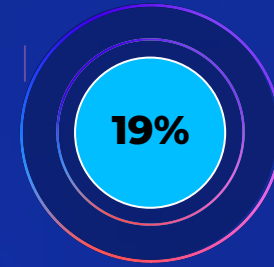

Sound Stage

- 10% from Playlist
- 9% from DJ set